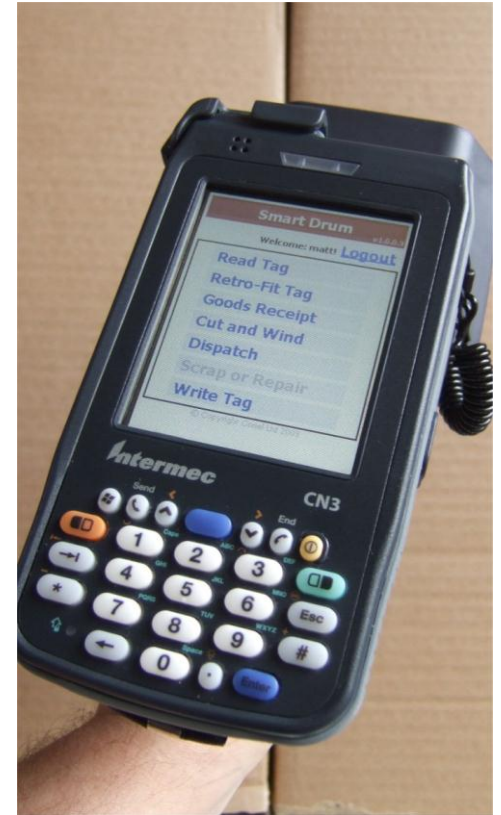

SMARTDrum™ Cable Drum System

- Fully integrated solution with live SAP connection
- Completely replaces paper based processes
- Significantly reduces processing errors
- Significantly improves quality of recorded data
- Scalable and managed remotely
- Electronic B2B data transfer