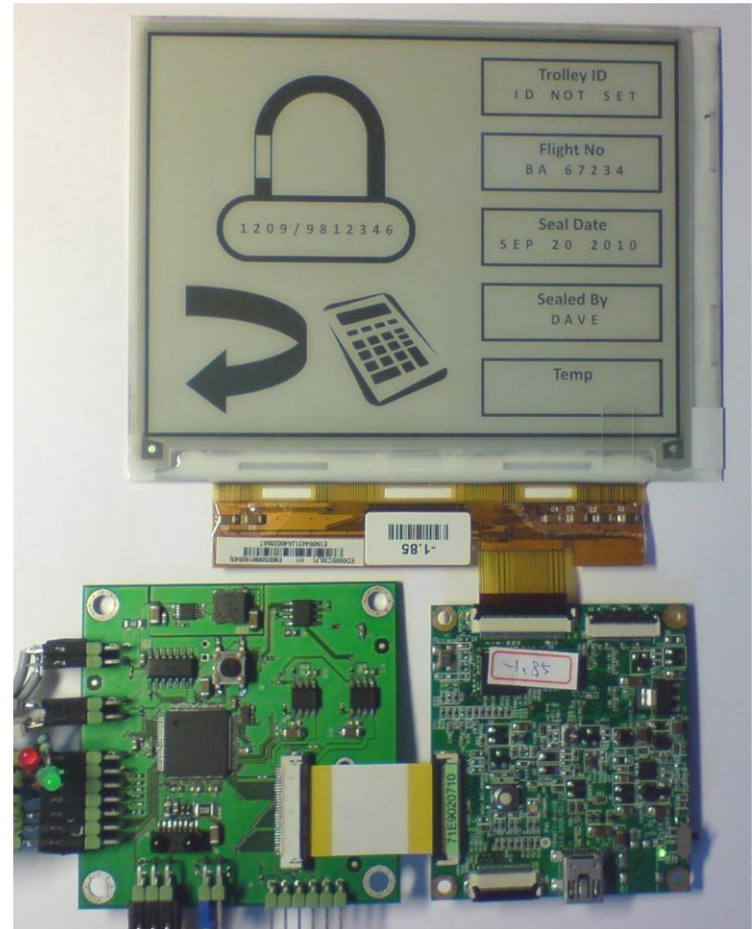

SMARTDrum™ Cable Drum System

- Fully integrated solution with live SAP connection
- Completely replaces paper based processes
- Significantly reduces processing errors
- Significantly improves quality of recorded data
- Scalable and managed remotely
- Electronic B2B data transfer

Application Architecture

Electronic Systems Development

- Embedded Systems Development
- Networking / Data Transmission
- Wireless technology
- RFID & NFC Developments
- Full Lifecycle Capability

SMARTDrum™ Innovation