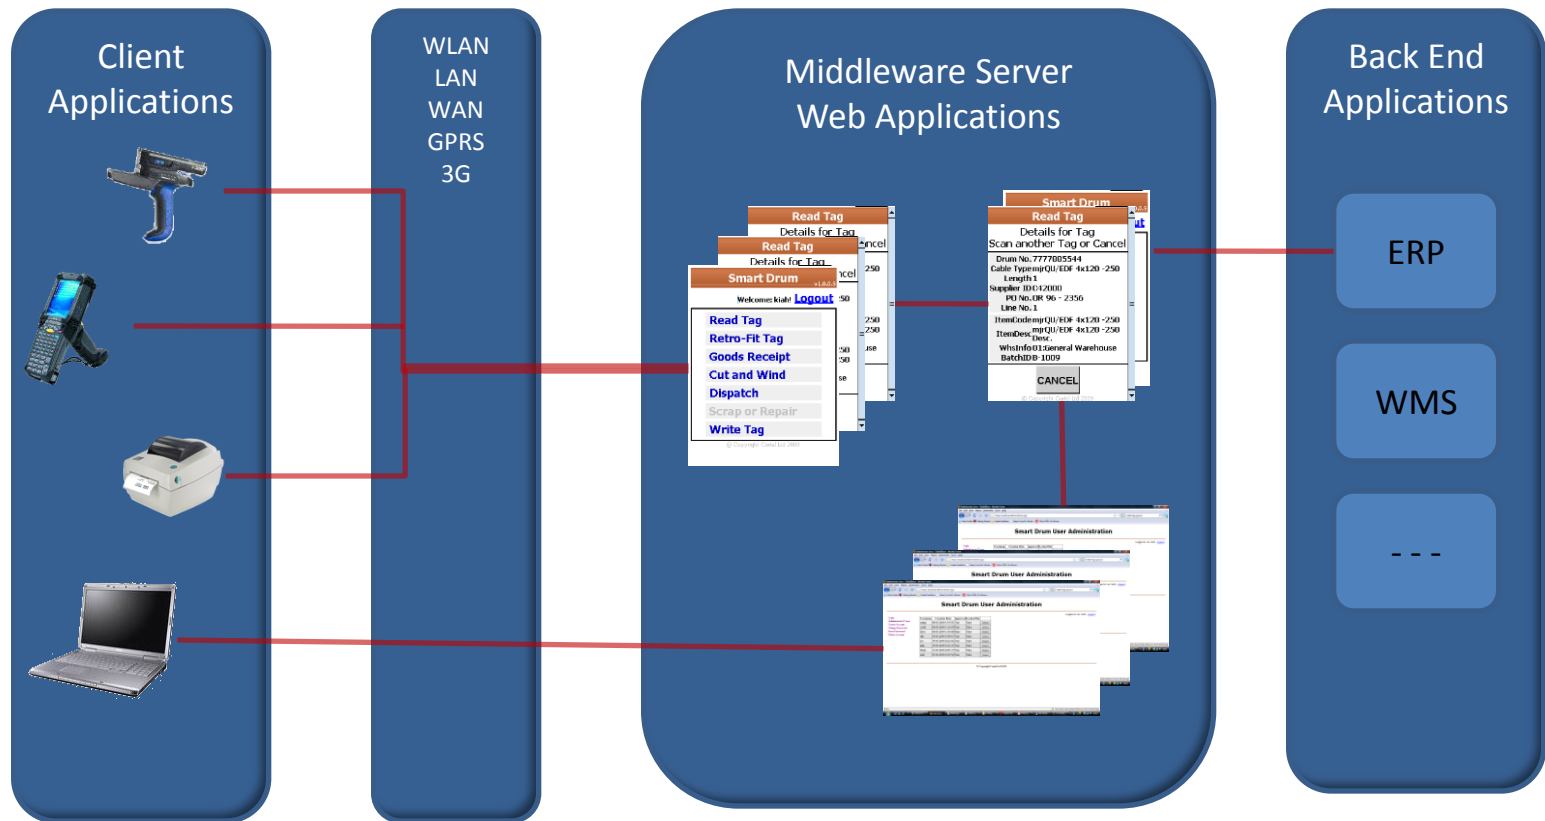

Coriel Introduction

RFID Innovation Express 2010

Sept 2010

David Nettleton Coriel Ltd.

Coriel Ltd.

- Based in Nottingham, at the centre of the UK
 - Three founders with 50+ years successful R&D experience
- We aim to solve business problems with a complete solution using the right technology.
- We focus on the customer's problem rather than the technology of the solution.
- We are engineers and innovate but we always remember to take the customer with us.

SMARTDrum™ Cable Drum System

- Fully integrated solution with live SAP connection
- Completely replaces paper based processes
- Significantly reduces processing errors
- Significantly improves quality of recorded data
- Scalable and managed remotely
- Electronic B2B data transfer

Application Architecture

Electronic Systems Development

- Embedded Systems Development
- Networking / Data Transmission
- Wireless technology
- RFID & NFC Developments
- Full Lifecycle Capability

SMARTDrum™ Innovation